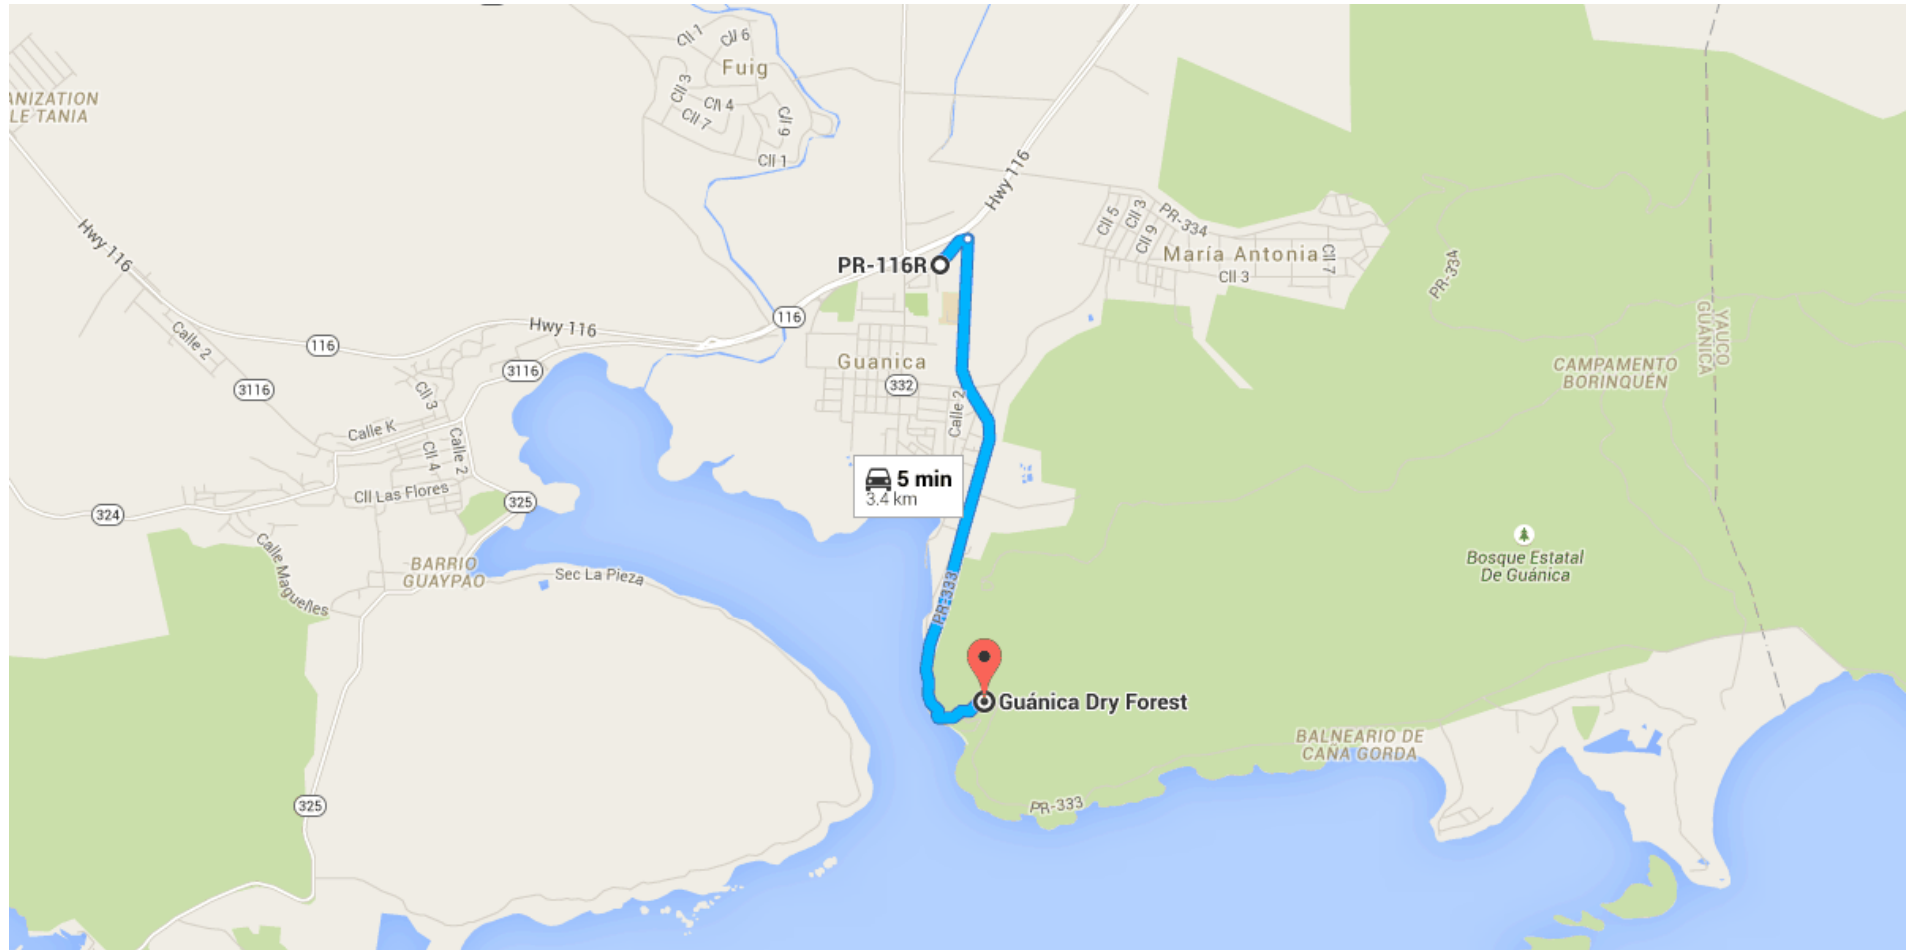

### Directions from PR-116R to Guánica Dry Forest

○ PR-116R  
Guanica, 00653, Puerto Rico

1. Head northeast on PR-116R toward PR-333

230 m

2. Turn **right** onto PR-333

Destination will be on the left

---

3.2 km

## 📍 Guánica Dry Forest

Off Highway 2,(Entering Route 334 & turning on to Route 333),Guánica,00653, Puerto Rico

These directions are for planning purposes only. You may find that construction projects, traffic, weather, or other events may cause conditions to differ from the map results, and you should plan your route accordingly. You must obey all signs or notices regarding your route.

Map data ©2015 Google